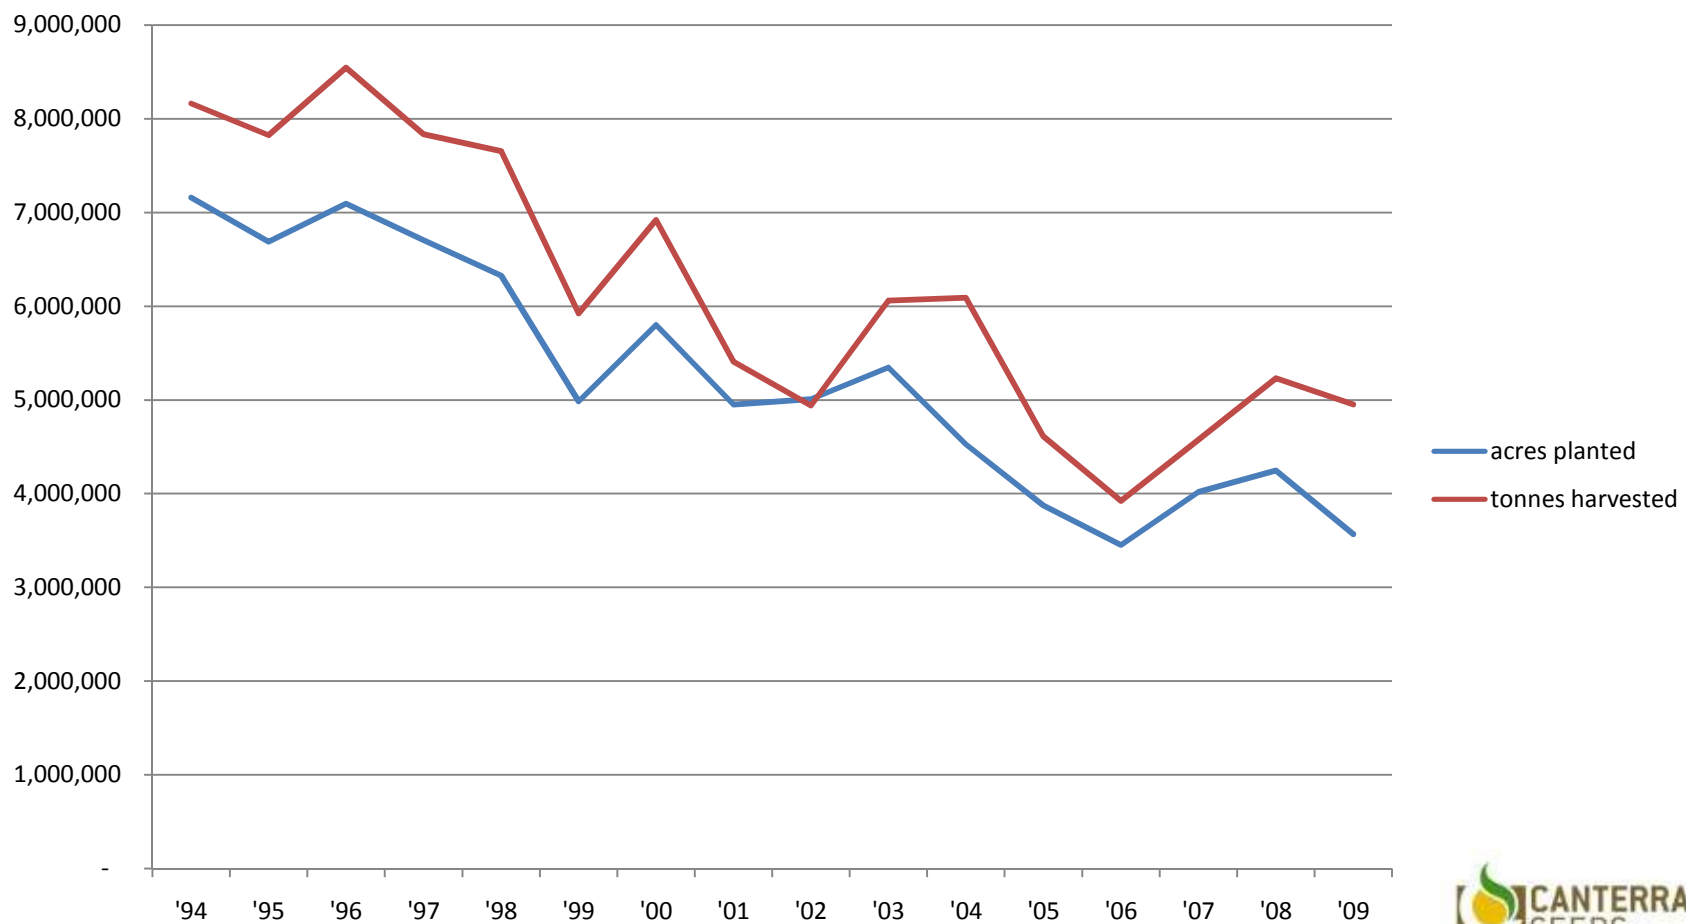

# Pedigreed Seed and Malting Quality

BMBRI Triennial Barley Improvement Meeting

June 23, 2010

Guelph, ON

# Canadian Barley Production

Historically:

- Large total barley acres
- High % planted to malting varieties (65-70%)
- Yield gap with feed varieties narrowed
- Large pool of selectable barley
- Large feed industry to absorb unselected barley

# US Barley Production