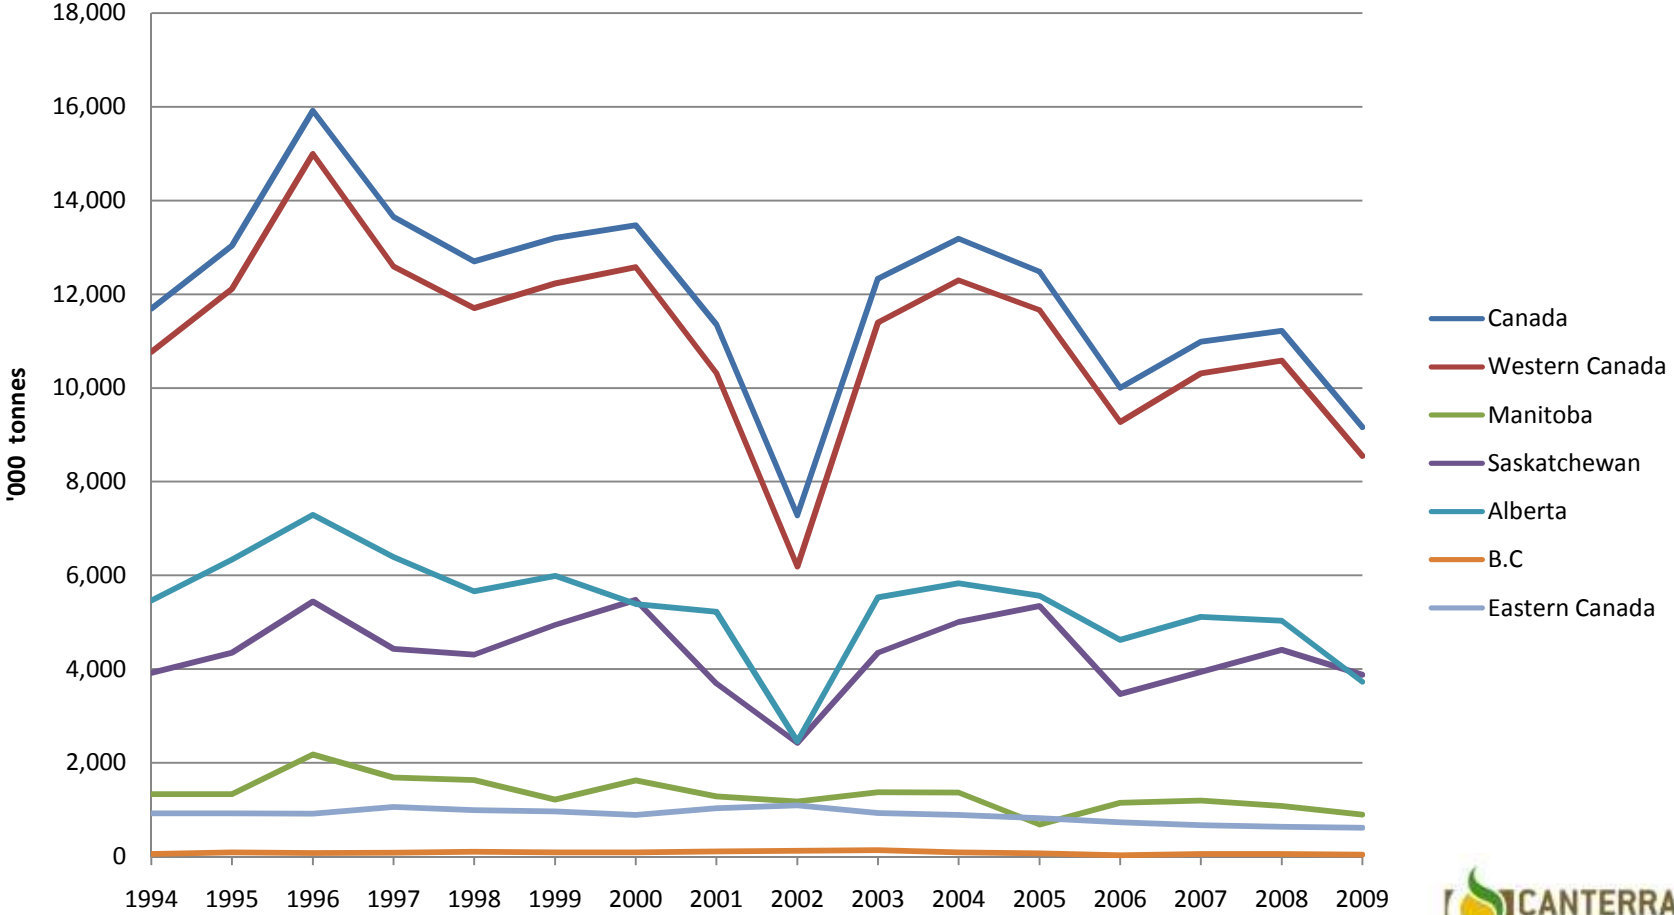

Canadian Barley Production